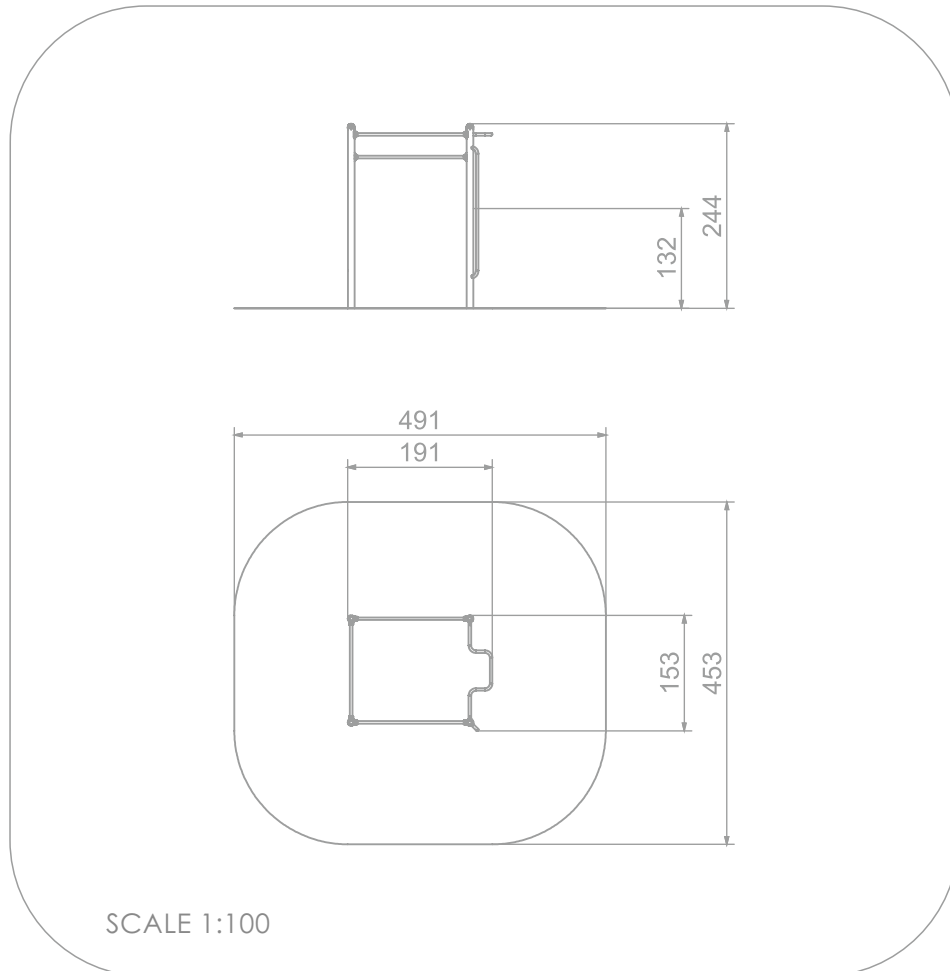

SOCIALIZING

INFORMATION ABOUT THE PRODUCT

| | |
|---|-------------------|
| Dimensions | 191 x 153 cm |
| Safety zone | 491 x 453 cm |
| Safety zone area | 21 m ² |
| Overall height | 244 cm |
| Free fall height | 132 cm |
| Product complies with EN 16630:2015-06 | YES |
| Availability of spare parts | YES |
| <small>According to EN 1176-1:2017-12 norm, the product requires applying a safety surface according to the product's free fall height.</small> | |